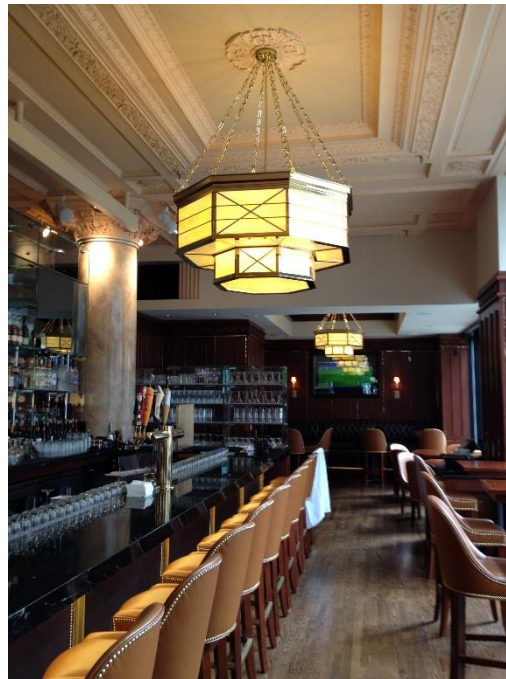

ASHLING APRIL 2014 YOUR FAVORITE NEW BAR AT GRILL 23

Ashling was honored to be part of Grill 23's thirty year anniversary project. The First Floor bar was transformed into a soaring glass "jewel box" with embedded, mirrored TVs, bronze riveted leather bar panels and a marble bar top. Designed by Niemitz Design Group the space is vibrant, yet refined. Completion of this project adds a new chapter to Grill 23's legendary history.